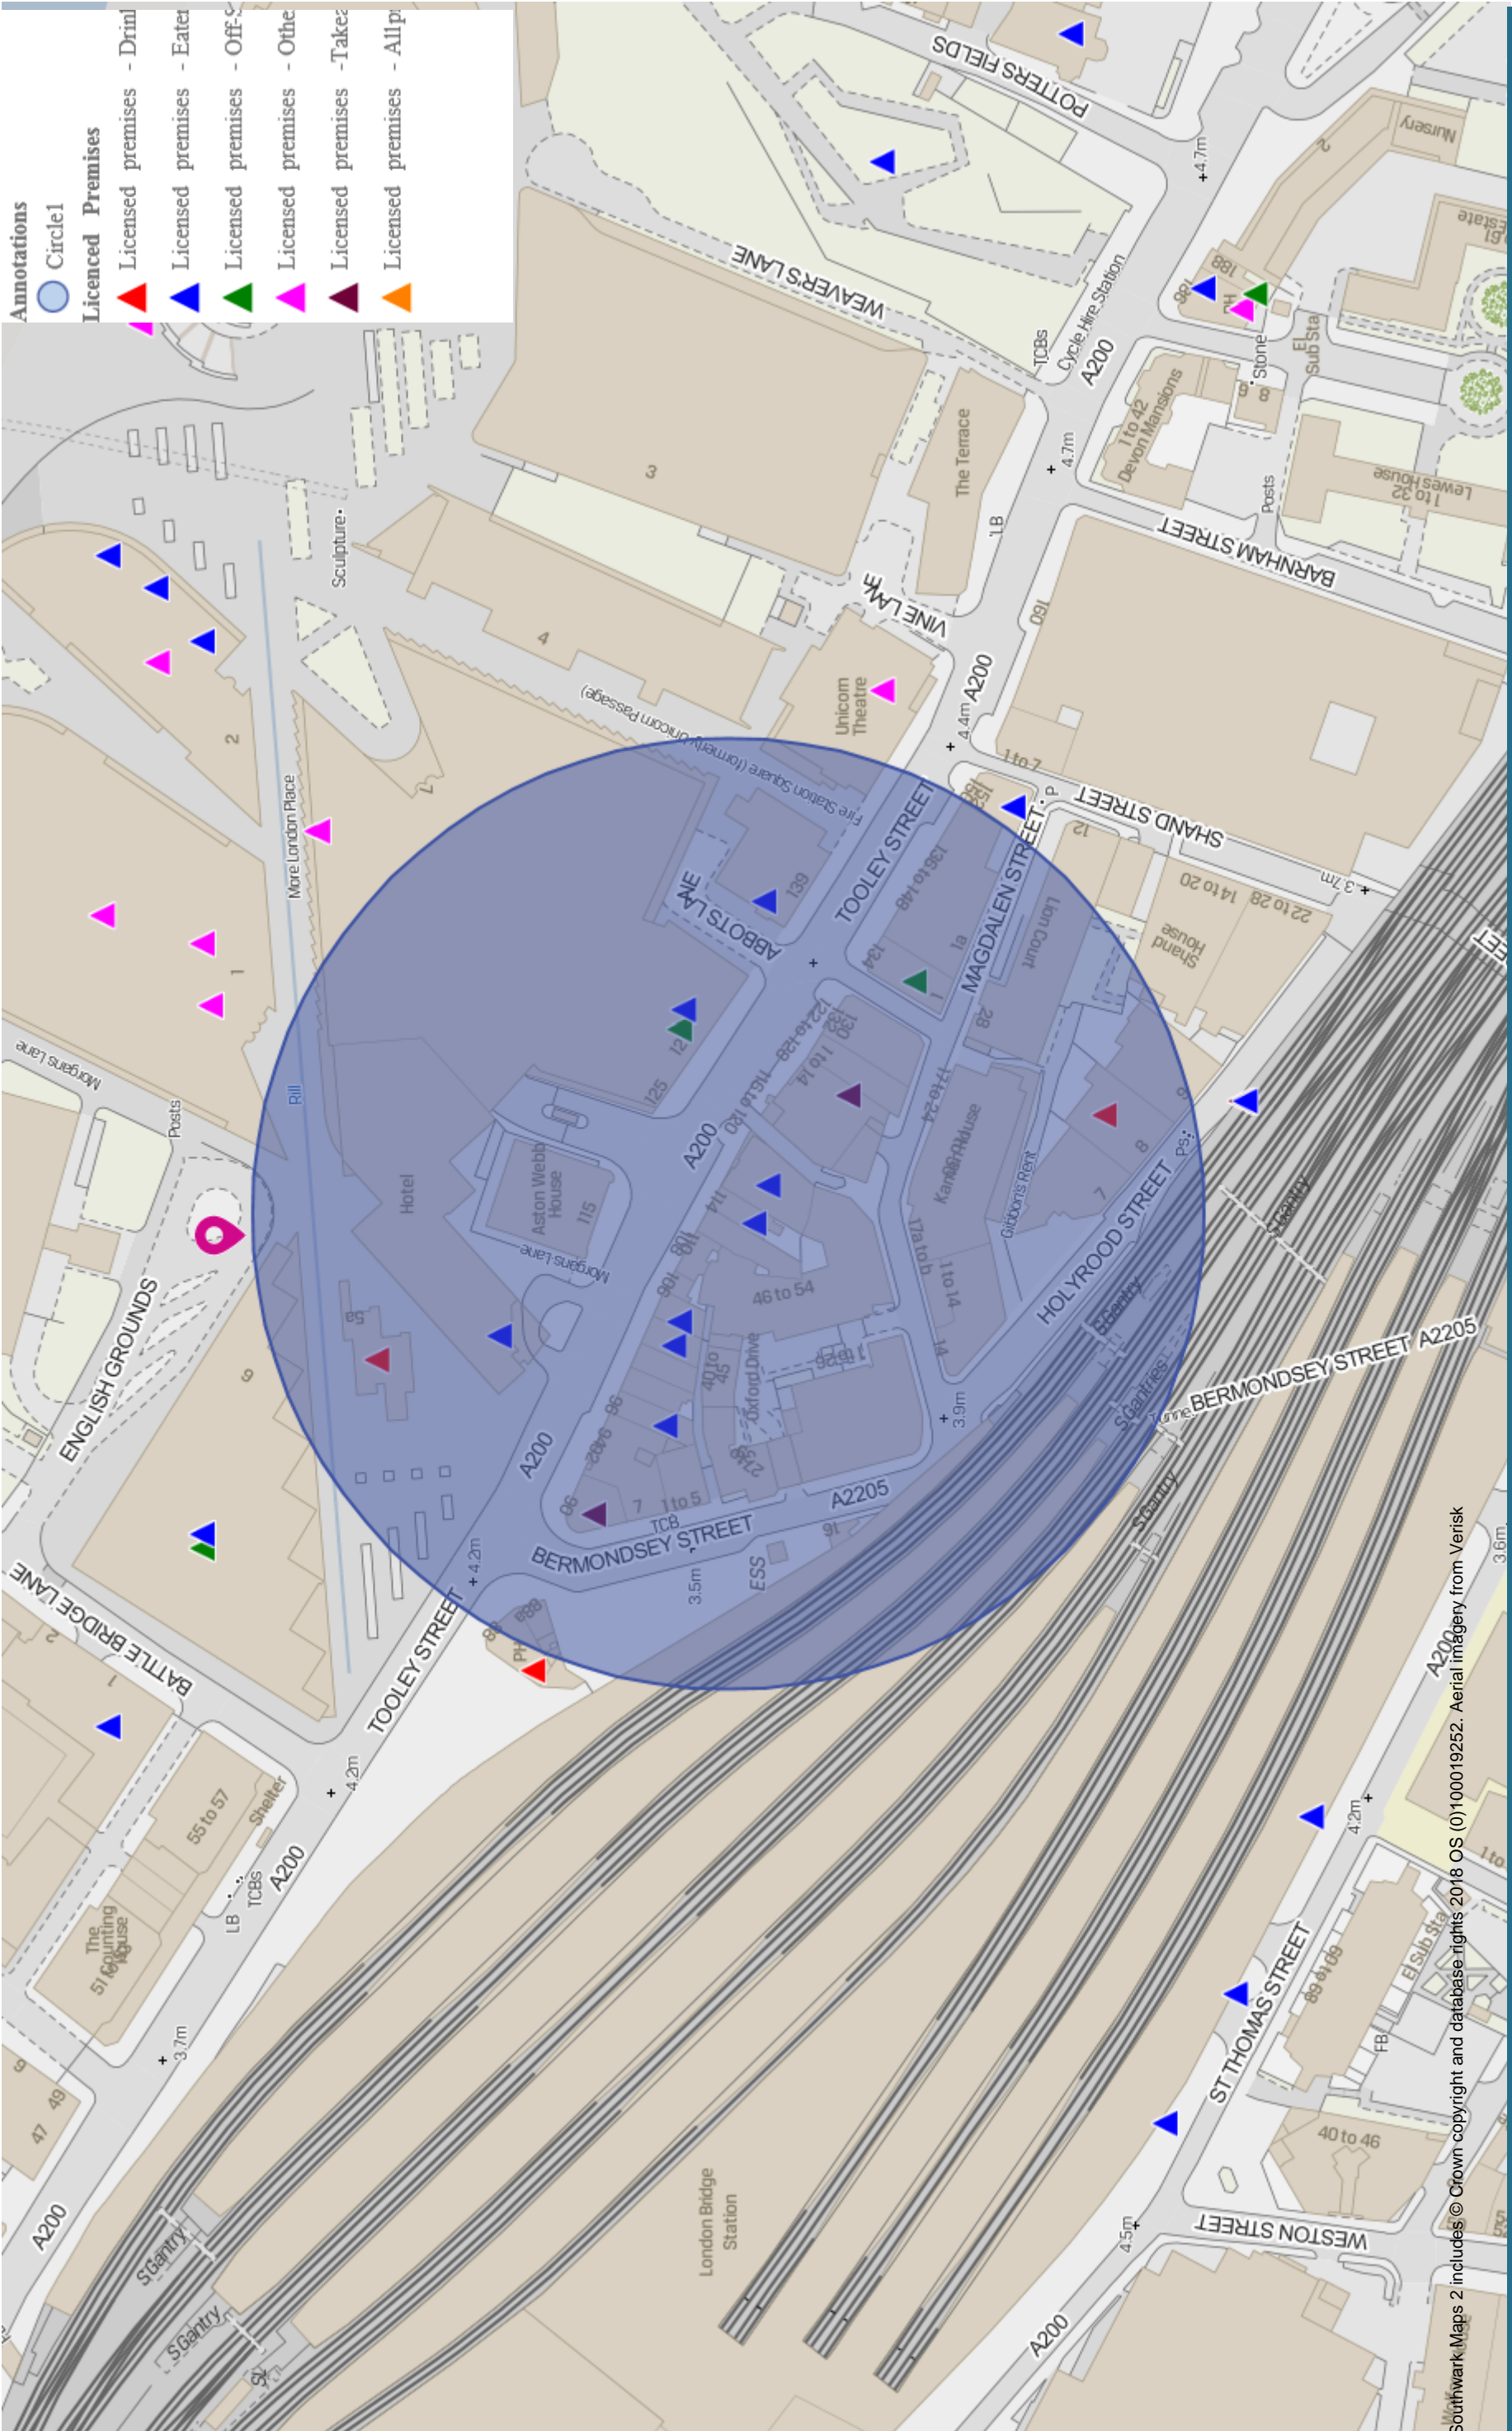

FLAT 11IRON, 112-114 TOOLEY STREET, SE1 2TH

Southwark Maps 2 includes © Crown copyright and database rights 2018 OS (0)100019252. Aerial imagery from Verisk

50 m

19-Feb-2019